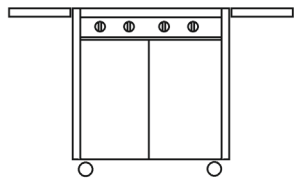

BARBECUE RANGE

**GREEN 90
GREEN 70**

pag. 8

**SWING 90
SWING 70**