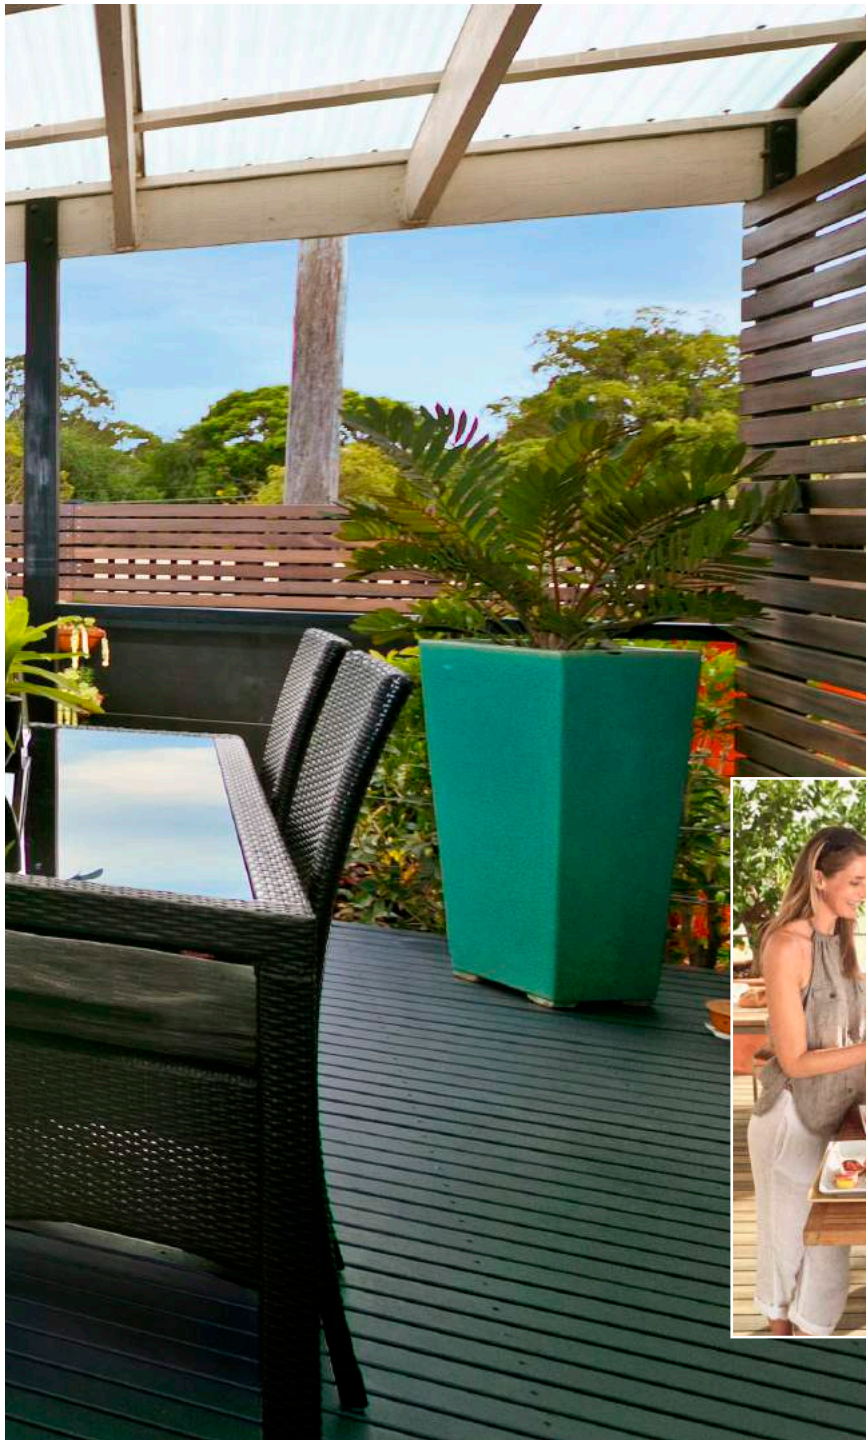

O U T D O O R
COLLECTION 2017
G I A R D I N O
Made in Italy

GREEN 90

GREEN 90 BARBECUE

INDEX

Green 90/70	8
Swing 90/70	12
Swing Top 90/70	14
Outdoor modular system	18
Features	20
Sizes	24

OUT DOOR

- / Aisi 441 stainless steel body
- / Cast steel burners
- / Piezo-electric ignition
- / Metal knobs
- / Cast iron enamelled griddle
- / Big storage drawers
- / Gas bottle compartment